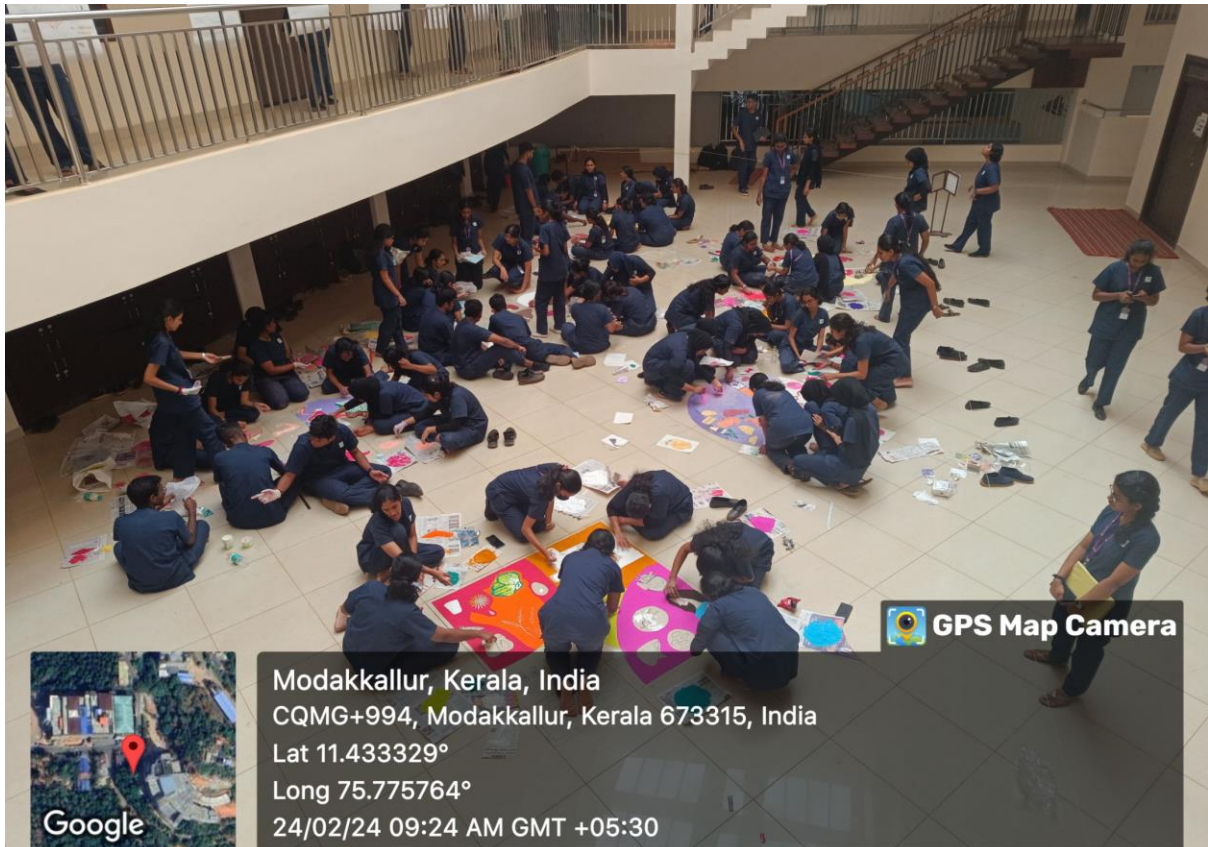

Modakkallur, Kerala, India
CQMG+994, Modakkallur, Kerala 673315, India
Lat 11.433329°
Long 75.775764°
24/02/24 09:24 AM GMT +05:30

GPS Map Camera