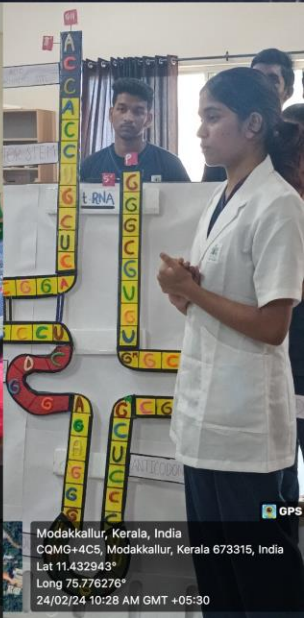

llur, Kerala, India
C5, Modakkallur, Kerala 673315, India
1067°
76087°
10:33 AM GMT +05:30

Modakkallur, Kerala, India
CQMG+4CS, Modakkallur, Kerala 673315, India
Lat 11.432943°
Long 75.776276°
24/02/24 10:28 AM GMT +05:30